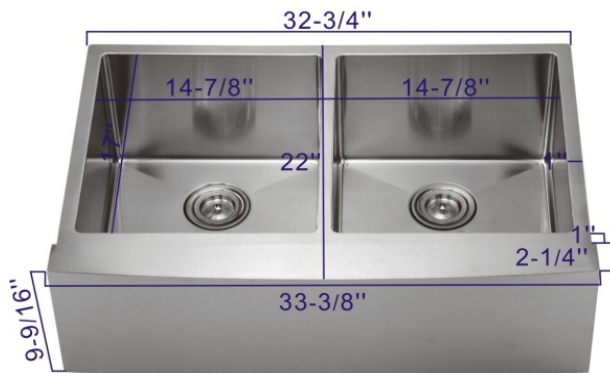

Item MJ3018A

\$420

Apron Kitchen Sink
Single Bowl
White
Embedded Type
Size:30-1/8"x18"x10"
*Reversible - Fluted
or Flat Front

1213 US Route 302-Berlin
Barre, VT 05641
(802)223-5583 (800)479-3636
Fax: (802)229-6130
info@builderspecialties.com
www.builderspecialties.com

STOCK STAINLESS APRON SINKS

MODEL AR332210

\$390

R0 Single Bowl Farmhouse Sink
(Straight Corners)
SUS304 18 Ga (1.2mm) 17KG
Mute Anti-Condensation
Seamless Connection
Out Size: 33 3/8" x 22" x 10"
Bowl Size: 30 3/4" x 17" x 10"

MODEL AR332255

\$420

R0 50/50 Bowl Farmhouse Sink
(Straight Corners)
SUS304 18 Ga (1.2mm) 19.56KG
Mute Anti-Condensation
Seamless Connection
Out Size: 33" x 22" x 10"
Bowl Size: 14 7/8" x 17" x 10"

1213 US Route 302-Berlin
Barre, VT 05641
(802)223-5583 (800)479-3636
Fax: (802)229-6130
info@builderspecialties.com
www.builderspecialties.com

MODEL 8247A **\$170**

50/50 Double Bowl Sink
SUS304 Stainless
Thickness 18 Ga (1.2 mm)
Out Size: 32 1/4" x 18 1/2" x 9"
Bowl Sizes: 14 5/8" x 16 1/2" x 9"

MODEL 8047A **\$170**

Wide Single Bowl Sink
SUS304 Stainless
Thickness 18 Ga (1.2 mm)
Out Size: 31 5/8" x 18 3/8"
Bowl Size: 29 1/2" x 16" x 9"