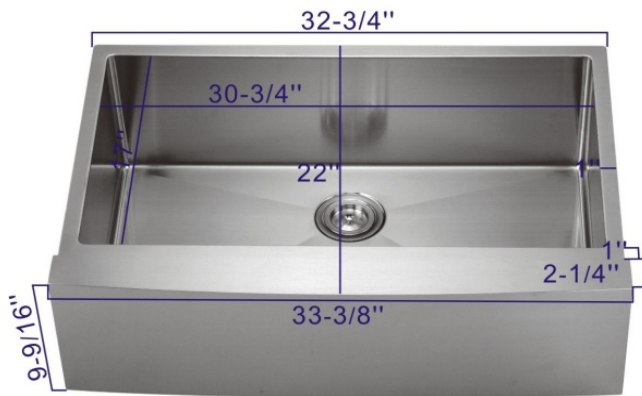

Item MJ3018A

\$420

Apron Kitchen Sink
Single Bowl
White
Embedded Type
Size:30-1/8"x18"x10"
*Reversible - Fluted
or Flat Front

1213 US Route 302-Berlin
Barre, VT 05641
(802)223-5583 (800)479-3636
Fax: (802)229-6130
info@builderspecialties.com
www.builderspecialties.com

STOCK STAINLESS APRON SINKS

MODEL AR332210

\$390

R0 Single Bowl Farmhouse Sink
(Straight Corners)
SUS304 18 Ga (1.2mm) 17KG
Mute Anti-Condensation
Seamless Connection
Out Size: 33 3/8" x 22" x 10"
Bowl Size: 30 3/4" x 17" x 10"

MODEL AR332255

\$420

R0 50/50 Bowl Farmhouse Sink
(Straight Corners)
SUS304 18 Ga (1.2mm) 19.56KG
Mute Anti-Condensation
Seamless Connection
Out Size: 33" x 22" x 10"
Bowl Size: 14 7/8" x 17" x 10"

1213 US Route 302-Berlin
Barre, VT 05641
(802)223-5583 (800)479-3636
Fax: (802)229-6130
info@builderspecialties.com
www.builderspecialties.com

MODEL 8247A **\$170**

50/50 Double Bowl Sink
SUS304 Stainless
Thickness 18 Ga (1.2 mm)
Out Size: 32 1/4" x 18 1/2" x 9"
Bowl Sizes: 14 5/8" x 16 1/2" x 9"

MODEL 8047A **\$170**

Wide Single Bowl Sink
SUS304 Stainless
Thickness 18 Ga (1.2 mm)
Out Size: 31 5/8" x 18 3/8"
Bowl Size: 29 1/2" x 16" x 9"